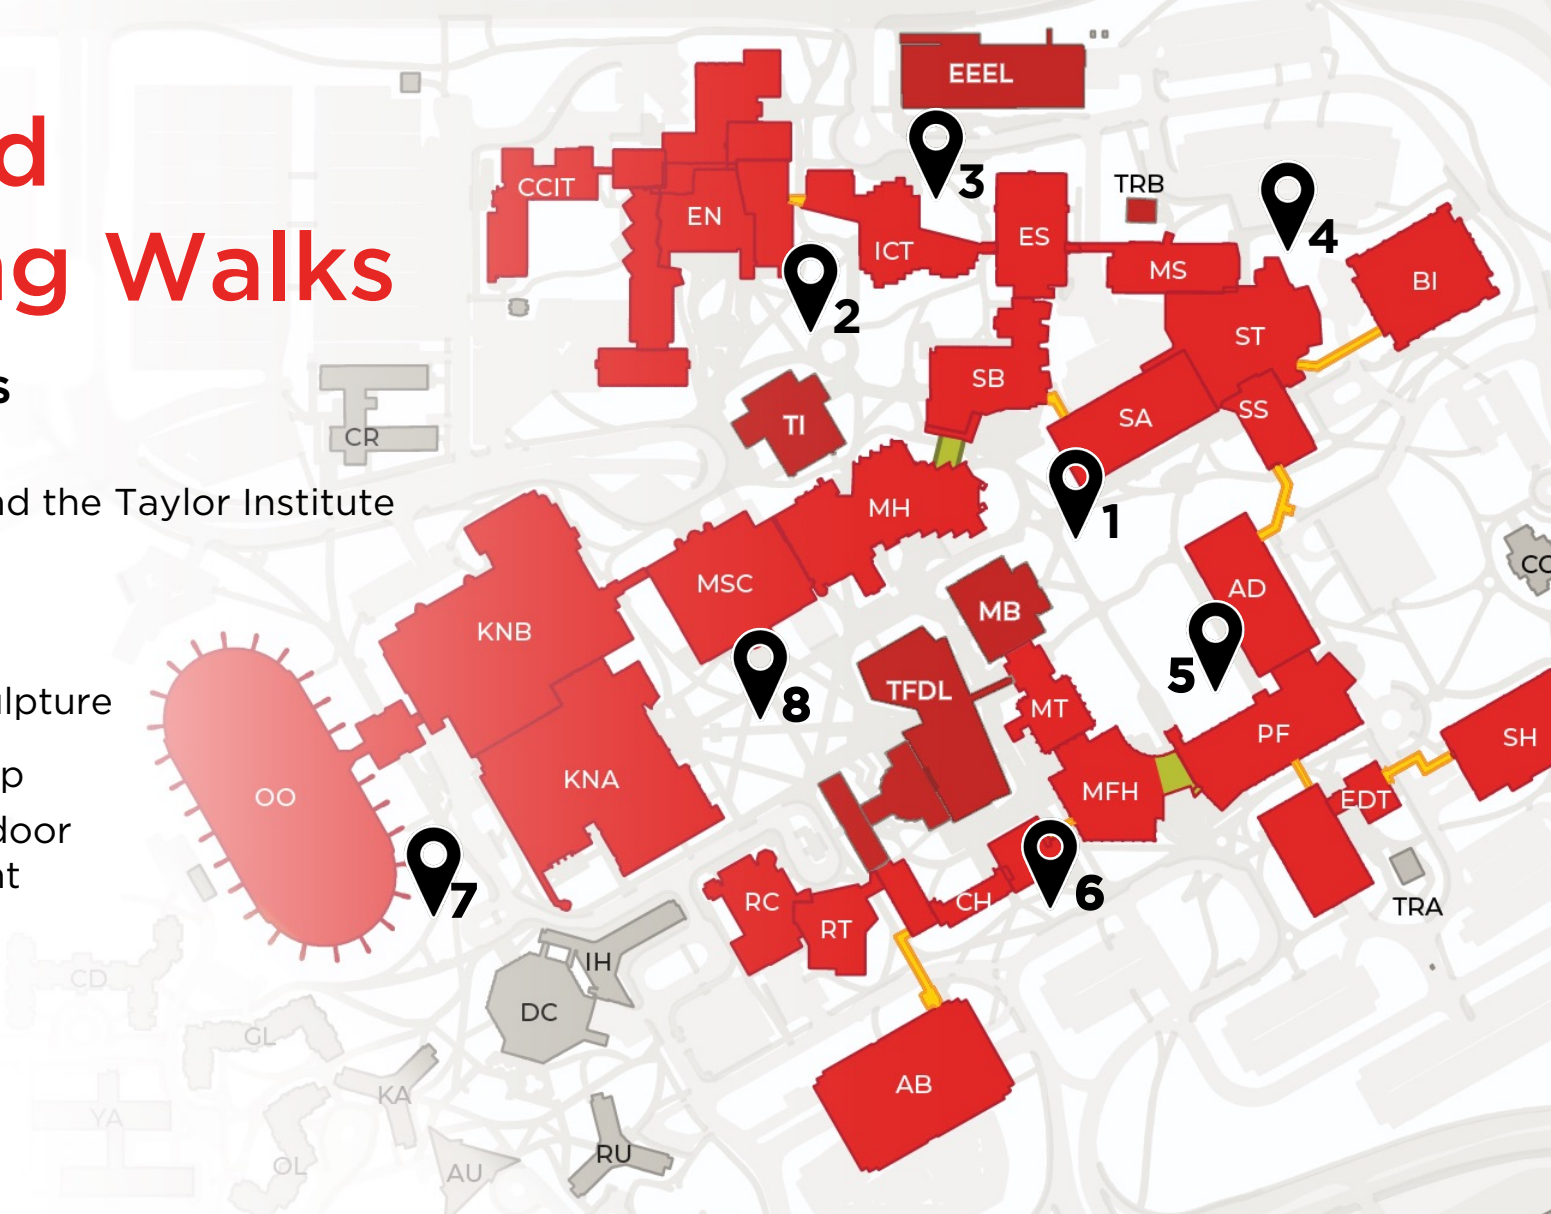

Werklund Wellbeing Walks

MARKER LOCATIONS

1. Prairie Chicken
2. Green Space Behind the Taylor Institute
3. ICT Bus Loop
4. Campus Drive
5. Administration Sculpture
6. Education Bus Loop
7. Olympic Oval Outdoor Exercise Equipment
8. TFDL Quad

AB Art Building & Parkade
AD AD Administration Building
BI BI Biological Sciences
CCIT CCIT Calgary Centre for Innovative Technology
CH CH Craigie Hall Blocks C-G (University Theatre)
EDT Education Tower

EN Schulich School of Engineering
ICT Information & Communications Technologies
KNA Kinesiology Block A
KNB Kinesiology Block B
MB MacKimmie Block

MFH Murray Fraser Hall
MH MacEwan Hall
MS Mathematical Sciences
MSC MacEwan Student Centre
MT MacKimmie Tower
OO Olympic Oval

PF Professional Faculties
RC Rozsa Centre
RT Reeve Theatre
SA Science A
SB Science B
SH Scurfield Hall

SS Social Sciences
ST Science Theatres
TFDL Taylor Family Digital Library
TI Taylor Institute for Teaching & Learning