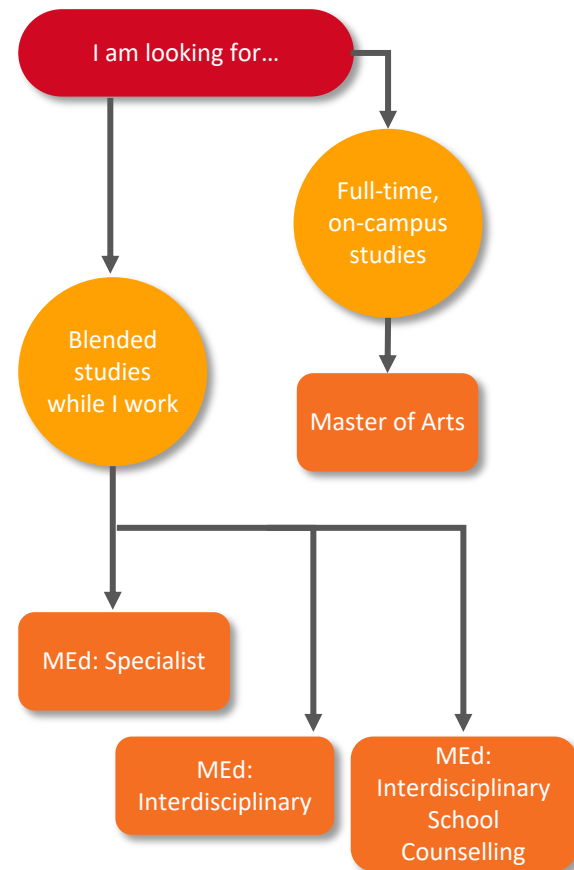

Master's Programs

Master of Arts

Applications open Sept. 1

This research-intensive, thesis-based degree prepares students to conduct research with a high degree of competence and integrity. This full-time program is available on-campus only. Specialization areas are: Adult Learning, Curriculum & Learning, Language & Literacy, Leadership, and Learning Sciences.

Master of Education: Specialist

Applications open Nov. 1

This is a course-based degree program that provides students with a systematic understanding of knowledge, and a critical awareness of current problems and new insights. The program has been designed to ensure that the courses and sequence provides a demanding, high-level academic experience that educates students as leaders of professional practice in the field of educational research.

Master of Education: Interdisciplinary

Applications open Nov. 1

This course-based pathway provides students with the opportunity to choose from a diverse range of topics culminating in a Master of Education. Using an innovative and individualized approach, students gain a depth of knowledge within chosen areas where they develop a critical awareness of current problems and insights informed by transformative research. This pathway also includes an option to specialize in School Counselling.

Which program is right for me?

Explore our master's programs

werklund.ucalgary.ca/graduate-programs